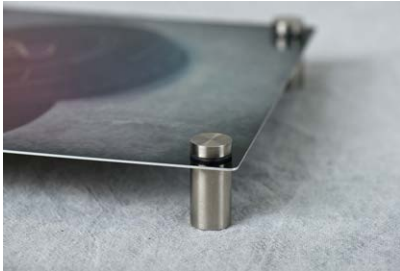

METAL PRINTS

Metal prints

In-Lab Time 1-3 Business Days

One word: luminescence. Metal Prints from Diversified Lab infuse dyes directly into specially coated aluminum panels creating brilliant images that shine with radiant color. The coating acts as a durable barrier against dirt, scratches and harmful UV rays, thus eliminating the need for protective glass or framing. The surface of our metal prints beam with such vibrant color and visual depth that they appear nearly 3D.

Size	Price	1/2" Gatorfoam With Hook	3/4" Standout Block	Black Frame With Wire
4x4	11.00	n/a	n/a	n/a
4x6	11.00	n/a	n/a	n/a
5x5	15.00	n/a	n/a	n/a
5x7	15.00	5.00	7.50	n/a
8x8	17.00	5.00	7.50	n/a
8x10	20.00	5.00	7.50	n/a
8x12	26.00	7.50	10.00	12.00
10x10	26.00	7.50	10.00	12.00
10x20	39.00	11.00	17.50	18.00
11x14	33.00	9.00	12.00	13.00
12x12	30.00	9.00	10.00	13.00
12x18	40.00	11.00	14.00	15.00
12x24	46.00	12.00	17.50	18.00
15x30	87.00	15.00	n/a	20.00
16x16	44.00	15.00	17.50	17.00
16x20	53.00	13.00	17.00	18.00
16x24	66.00	15.00	19.00	18.00
20x20	72.00	17.00	17.00	18.00
20x24	80.00	18.00	19.00	19.00
20x30	98.00	21.00	25.00	22.00
20x40	152.00	21.00	n/a	25.00
24x24	98.00	18.00	21.00	22.00
24x30	110.00	21.00	25.00	23.00
24x36	145.00	24.00	31.00	26.00
30x30	197.00	23.00	26.00	25.00
30x40	199.00	24.00	31.00	28.00

METAL PRINTS

Metal prints

In-Lab Time 1-3 Business Days

Metal Posts

Display Options	Price
Mini Metal Easel	4.00
Small Metal Easel	5.00
Large Metal Easel	7.00
4" Acrylic Stand	7.50
6" Acrylic Stand	9.50
8" Acrylic Stand	10.00
10" Acrylic Stand	10.50
14" Acrylic Stand	12.00
Aluminum Shadow Mount	10.00
Metal Posts 1" Set of 4	19.50
Drilled Holes 2 at Top	3.00
Drilled Holes 4 Corners	5.00
Rounded Corners	3.00
Scalloped Corners	3.00